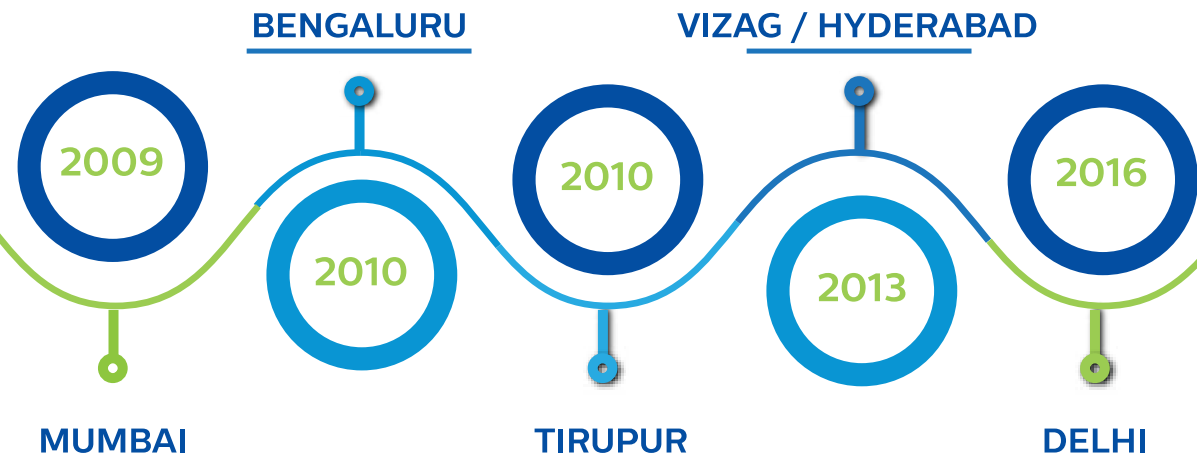

OUR TOUCHPOINTS