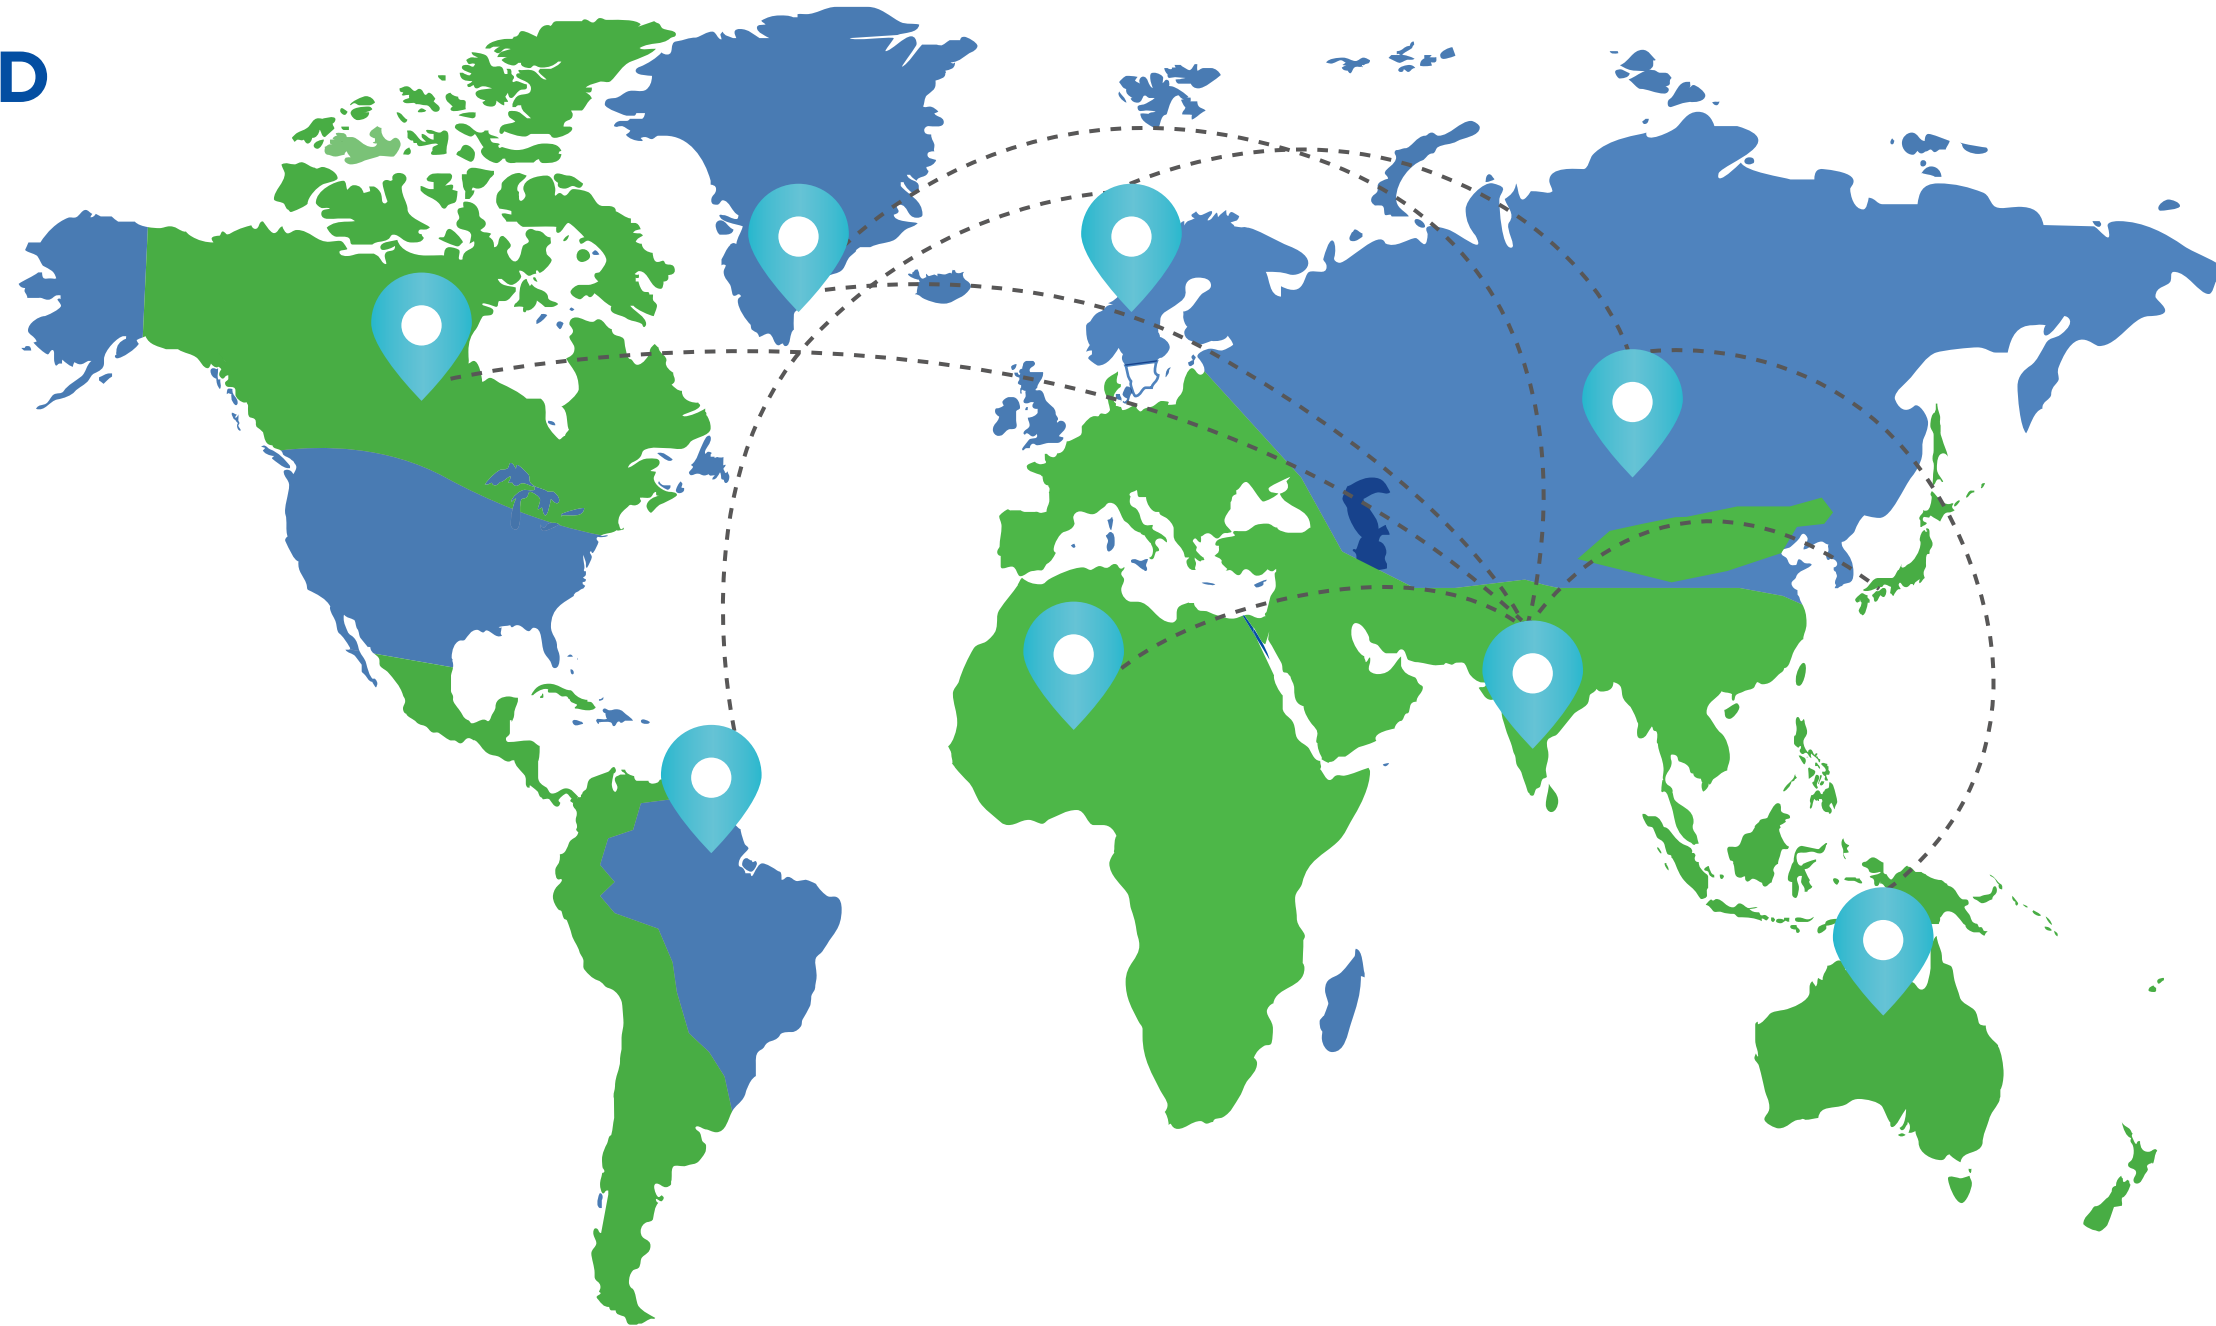

WE ARE
CONNECTED

105 COUNTRIES . INDIAN ORIGIN . GLOBAL DESTINATIONS.