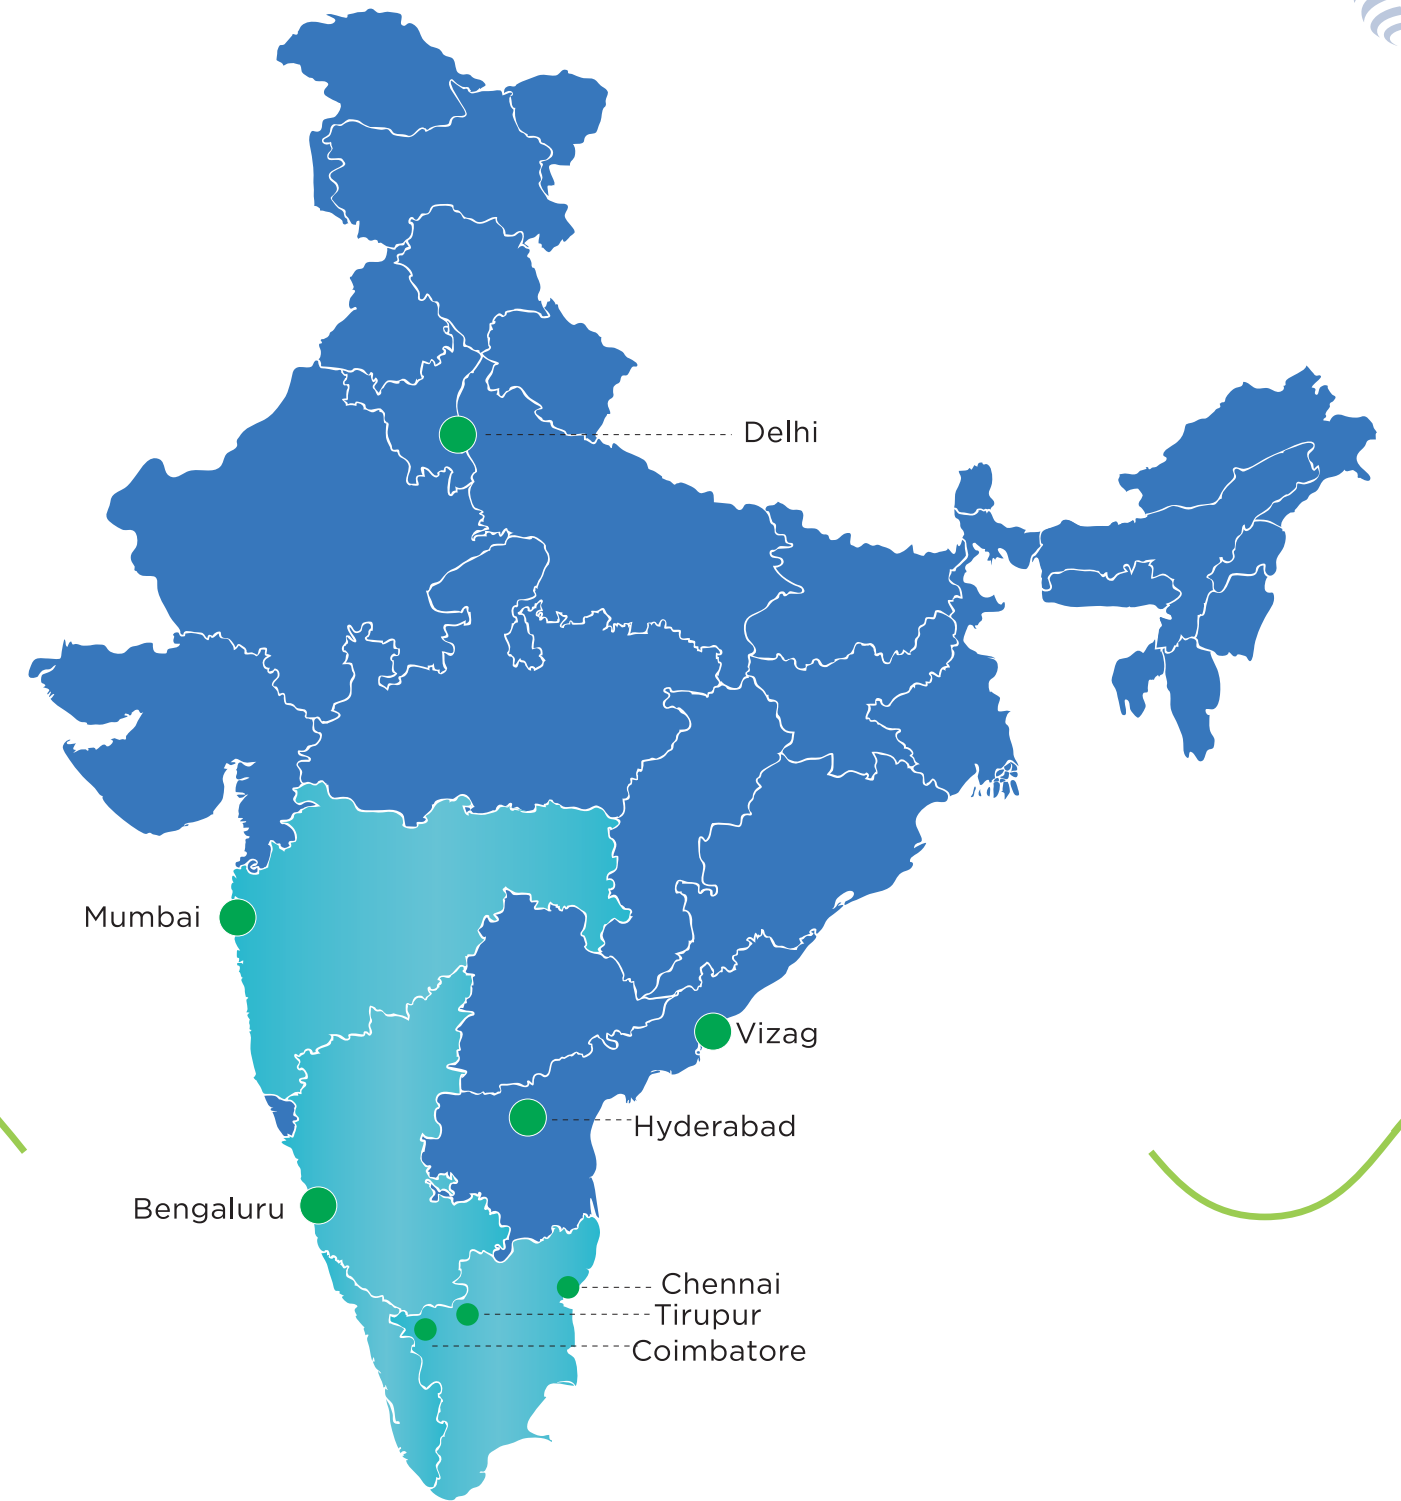

OUR TOUCHPOINTS